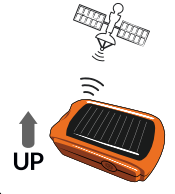

ON / OFF

Searching GPS :

- 1s → ● : 0 satellite
- 1s → ●● : < 4 satellites
- 1s → ●●●● : > 4 satellites
- No blink : GPS fix OK

ON : click
OFF : ⌘ 2 sec.

Low battery :

10s → ●

Installation

GPS antenna :