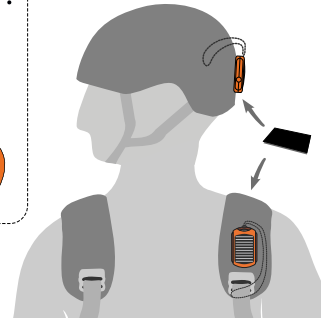

ON / OFF

Searching GPS :

- 1s → ● : 0 satellite
- 1s → ●● : < 4 satellites
- 1s → ●●●● : > 4 satellites
- No blink : GPS fix OK

ON : click
OFF : ⌘ 2 sec.

Low battery :

10s → ●

Installation

GPS antenna :

UP

A B C/D

2x

↑ Up sensitivity selection

ON

⌘ 4 sec.

OFF

⌘ 2 sec.