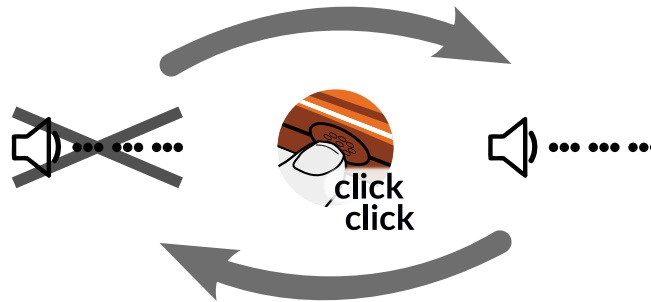

- Ⓢ) "+10cm/s"
- Ⓢ) "+20cm/s"
- Ⓢ) "+30cm/s"
- Ⓢ) "+40cm/s"
- Ⓢ) "..."

Volume & LED

LED settings adjustable in the Configurator

↻ Weak lift buzzer

↓ Sink alarm selection

OFF

⌘ 4 sec.

ON