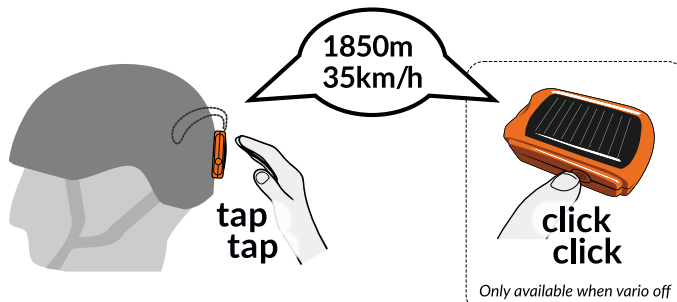

Voice : Manual mode