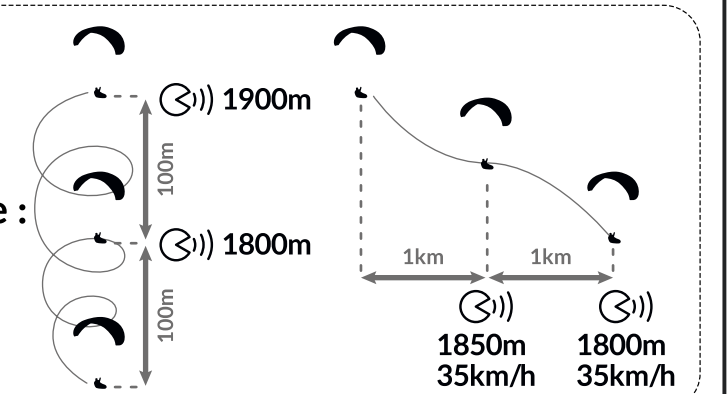

Voice : Auto mode

Auto mode : OFF

Auto mode : ON