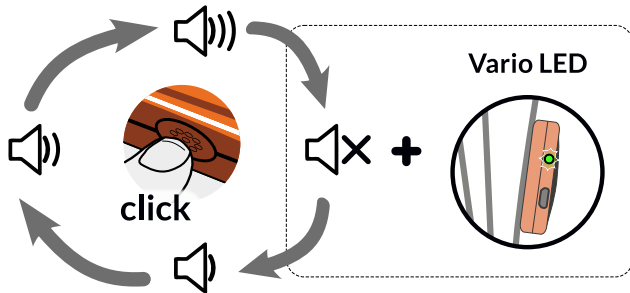

- Ⓢ) "+10cm/s"
- Ⓢ) "+20cm/s"
- Ⓢ) "+30cm/s"
- Ⓢ) "+40cm/s"
- Ⓢ) "..."

Volume & LED

LED settings adjustable in the Configurator

↻ Weak lift buzzer

↓ Sink alarm selection

OFF

⌘ 4 sec.

ON