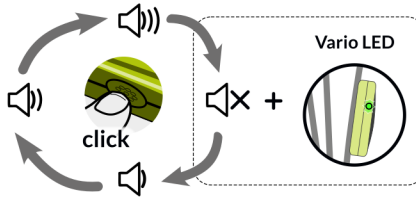

ON / OFF

ON : click
OFF : ⌘ 2 sec.

Volume & LED

↓ Sink alarm settings

↻ Weak lift buzzer

↑ Vario settings

Here is your memo card !

Cut it out and place it into your backpack name tag window.

Form for a memo card with fields for Name, Tel, and Mail. It includes two diagrams: 'Weak lift buzzer' and 'Volume & LED'. The 'Weak lift buzzer' diagram shows a cycle between OFF and ON with a 'click click' label. The 'Volume & LED' diagram shows a cycle between a speaker icon and a 'click' label. The bottom of the card has the logo 'leBipBip+ Memo Card'.