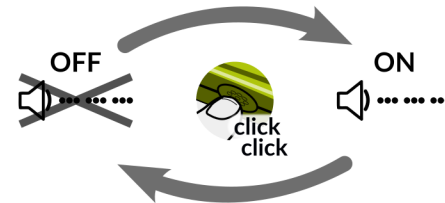

ON / OFF

ON : click
OFF : ⌘ 2 sec.

Volume & LED

↓ Sink alarm settings

↻ Weak lift buzzer

↑ Vario settings

Here is your memo card !

Cut it out and place it into your backpack name tag window.

Form for a memo card with fields for Name, Tel, and Mail. It includes two diagrams: 'Weak lift buzzer' and 'Volume & LED'. The 'Weak lift buzzer' diagram shows a cycle between OFF and ON with a 'click click' label. The 'Volume & LED' diagram shows a cycle between a speaker icon and a 'click' label. The bottom of the card has the logo 'leBipBip+ Memo Card'.