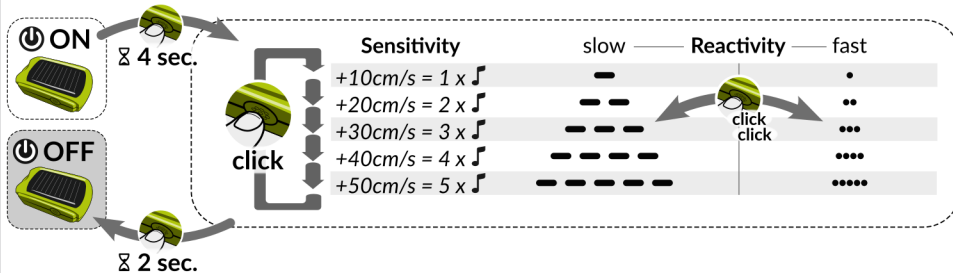

ON / OFF

ON : click
OFF : ⌘ 2 sec.

Volume & LED

↓ Sink alarm settings

↻ Weak lift buzzer

↑ Vario settings

Here is your memo card !

Cut it out and place it into your backpack name tag window.

Form for a memo card with fields for Name, Tel, and Mail. It includes two diagrams: 'Weak lift buzzer' and 'Volume & LED'. The 'Weak lift buzzer' diagram shows a cycle between OFF and ON with a 'click click' label. The 'Volume & LED' diagram shows a cycle between a speaker icon and a 'click' label. The bottom of the card has the logo 'leBipBip+ Memo Card'.