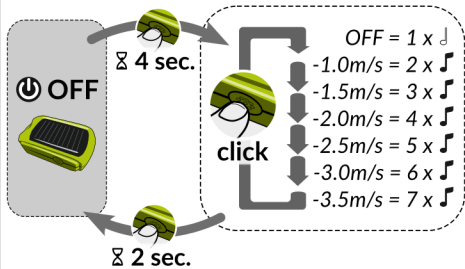

ON / OFF

ON : click
OFF : ⌘ 2 sec.

Volume & LED

↓ Sink alarm settings

↻ Weak lift buzzer

↑ Vario settings

Here is your memo card !

Cut it out and place it into your backpack name tag window.

Form for a memo card with fields for Name, Tel, and Mail. It includes two diagrams: 'Weak lift buzzer' and 'Volume & LED'. The 'Weak lift buzzer' diagram shows a cycle between OFF and ON with a 'click click' label. The 'Volume & LED' diagram shows a cycle between a speaker icon and a 'click' label. The bottom of the card has the logo 'leBipBip+ Memo Card'.