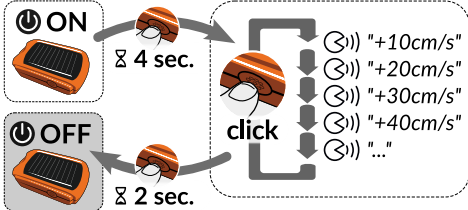

↑ Up sensitivity selection

ON / OFF

ON : click
OFF : ⌘ 2 sec.

Searching GPS* :

- 1s ○ : 0 satellite
- 1s ○● : 1 satellite
- 1s ○●● : 2 satellites
- No blink : GPS fix OK

*Up to 5min in wide open area (not indoor)

Low battery : ○ → 10s