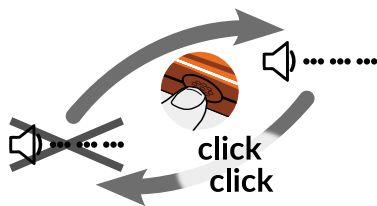

↻ Weak lift buzzer

Default parameter is : OFF