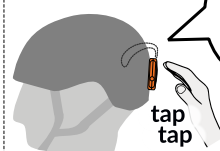

Voice : Manual mode

While flying :