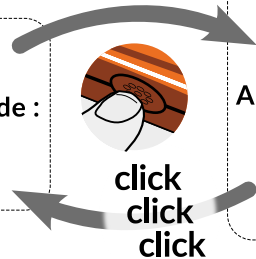

Voice : Auto mode

Auto mode :
OFF

Auto mode :
ON