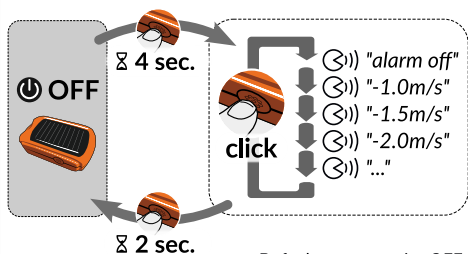

↓ Sink alarm selection