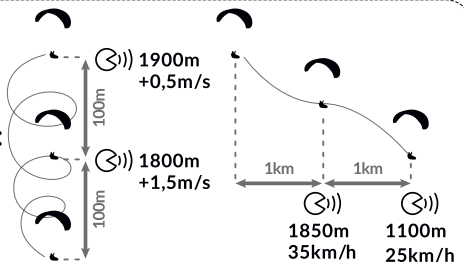

Installation

GPS antenna :

A B C/D

(2x)

↑ Up sensitivity selection

ON / OFF

ON : click
OFF : ⌘ 2 sec.

Searching GPS* :

- 1s ○ : 0 satellite
- 1s ○● : 1 satellite
- 1s ○●● : 2 satellites
- No blink : GPS fix OK

*Up to 5min in wide open area (not indoor)

Low battery : ○ → 10s

↻ Weak lift buzzer

Default parameter is : OFF

↓ Sink alarm selection

Volume & LED

Default parameter is : volume medium, LED OFF

Voice : Auto mode

Auto mode :
OFF

Auto mode :
ON

Default parameter is : Auto-mode OFF - altitude, speed, flight duration

Voice : Manual mode

While flying :

While hiking :

Only available when vario off

Default parameter is : altitude, speed, climb rate