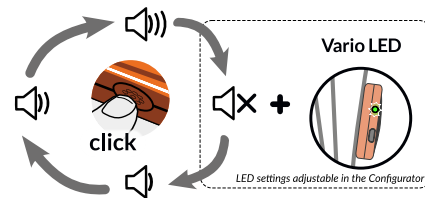

Volume & LED

Default parameter is : volume medium, LED OFF