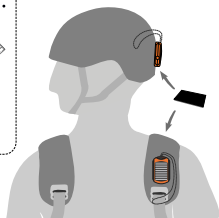

Installation

GPS antenna :