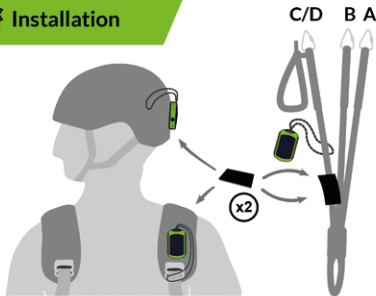

## Set-up

## Installation

Shoulder strap installation recommended

## ON / OFF

Battery level :

ON : 3 sec.

OFF : 3 sec.

Low battery :