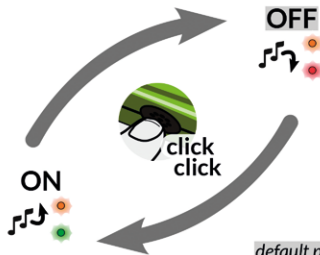

Weak lift buzzer (during flight)