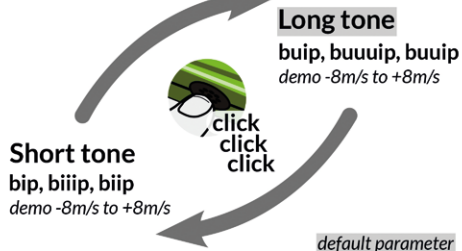

Vario tone profiles