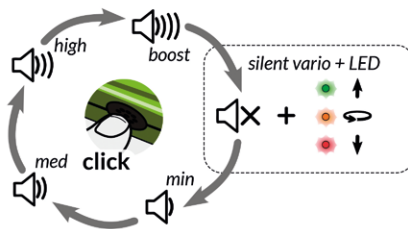

## Installation

Shoulder strap installation recommended

## ON / OFF

Battery level :

ON : 3 sec.

OFF : 3 sec.

Low battery :

## Volume

Changing volume will enable vario