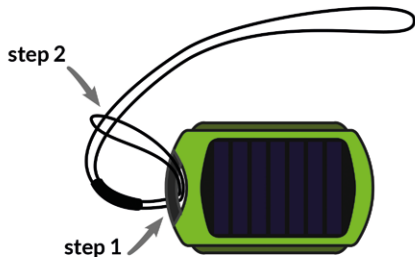

## Set-up

## ON / OFF

Battery level :

ON : 3 sec.

OFF : 3 sec.

Low battery :