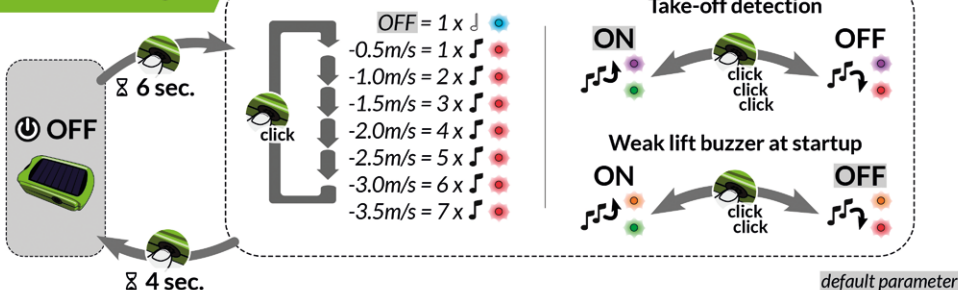

## ↑ Vario settings

## ↓ Sink alarm settings

## ⚠️ Factory reset

**Default parameters :**  
 Up sensitivity : +15cm/s  
 Integration time : 50%  
 Sink alarm : OFF  
 Take-off detection : ON  
 Weak lift buzzer : OFF  
 Vario profile : Long tone  
 Volume : high