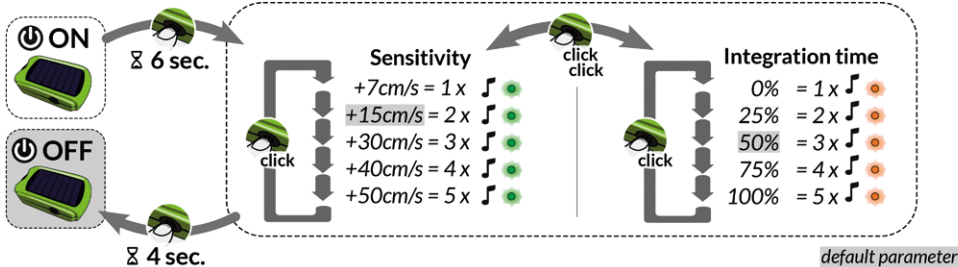

## ↑ Vario settings

## ⚠️ Factory reset

**Default parameters :**  
 Up sensitivity : +15cm/s  
 Integration time : 50%  
 Sink alarm : OFF  
 Take-off detection : ON  
 Weak lift buzzer : OFF  
 Vario profile : Long tone  
 Volume : high