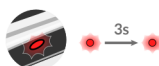

Low battery :

ON : $\approx$ 3 sec.

OFF : $\approx$ 3 sec.