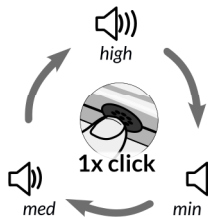

Set-up

Installation

Shoulder strap installation recommended

ON / OFF

Battery level :

Low battery :

ON : \approx 3 sec.

OFF : \approx 3 sec.

Volume

Battery charge

Do not place the device behind the windshield of a car as it might damage the internal battery.

Factory reset

- Li-ion battery 3,8V 200mAh
- Up sensitivity: +20cm/s
- Loud volume and clear tone
- Auto power off: 25min
- USB charge 5V, 200mA
- Ultralight: 24g