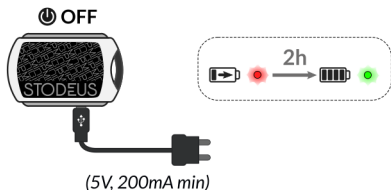

Set-up

Installation

Shoulder strap installation recommended

ON / OFF

Battery level :

Low battery :

ON : \approx 3 sec.

OFF : \approx 3 sec.

Volume

Battery charge

Do not place the device behind the windshield of a car as it might damage the internal battery.

Factory reset

- Li-ion battery 3,8V 200mAh
- Up sensitivity: +20cm/s
- Loud volume and clear tone
- Auto power off: 25min
- USB charge 5V, 200mA
- Ultralight: 24g