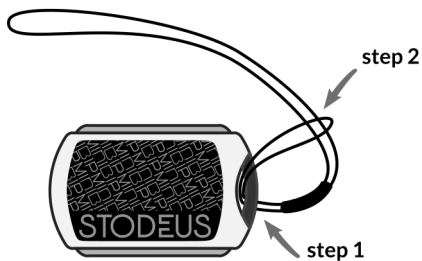

Set-up

Installation

Shoulder strap installation recommended

ON / OFF

Battery level :

Low battery :

ON : \approx 3 sec.

OFF : \approx 3 sec.

Volume

Battery charge

Do not place the device behind the windshield of a car as it might damage the internal battery.

Factory reset

- Li-ion battery 3,8V 200mAh
- Up sensitivity: +20cm/s
- Loud volume and clear tone
- Auto power off: 25min
- USB charge 5V, 200mA
- Ultralight: 24g