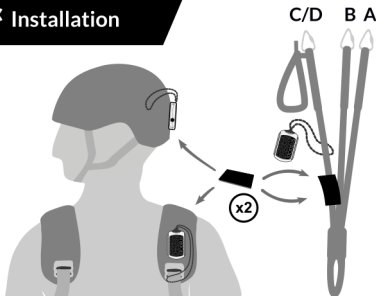

Set-up

Installation

Shoulder strap installation recommended

ON / OFF

Battery level :

Low battery :

ON : \approx 3 sec.

OFF : \approx 3 sec.

Volume

Battery charge

Do not place the device behind the windshield of a car as it might damage the internal battery.

Factory reset

- Li-ion battery 3,8V 200mAh
- Up sensitivity: +20cm/s
- Loud volume and clear tone
- Auto power off: 25min
- USB charge 5V, 200mA
- Ultralight: 24g